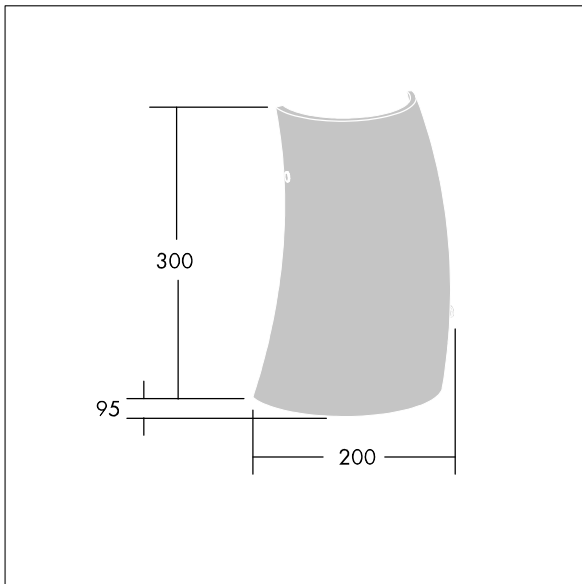

96642921 LYRIC DECO LED1550-840 HFI-X MWA-R OP

A stylish, curving tubular wall mounted LED luminaire with DALI dimmable control gear. Class I electrical, IP20.
Diffuser: opal glass. Complete with 4000K LED.

Dimensions: 200 x 95 x 300 mm
Luminaire input power: 12.4 W
Luminaire luminous flux: 1550 lm
Luminaire efficacy: 125 lm/W
Weight: 1.4 kg

TLG_LYRD_F_WALLPDB.jpg

TLG_LYRD_M_DX_AP.wmf

This product contains a light source of energy efficiency class C.