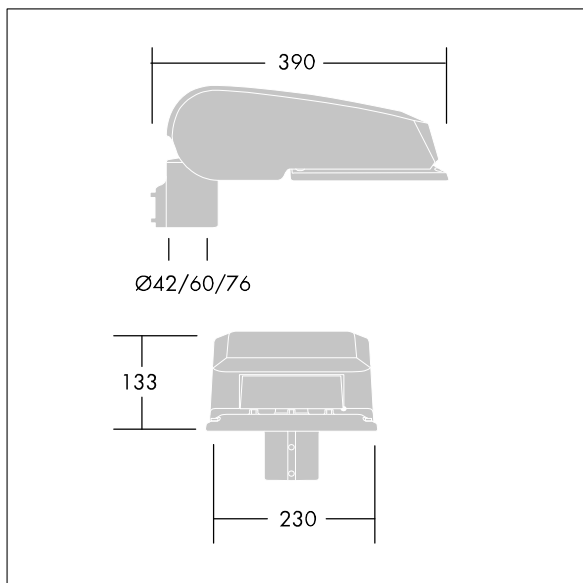

96643078 CQ 24L35 740 RWT BS 3550 CL2 M60 GY-S

CivITEQ

A small size LED road lighting lantern with 24 LEDs driven at 350mA with Wet Road optic. Electronic, fixed output control gear. Class II electrical, IP66, IK08. Housing: die-cast aluminium (EN AC-44300), Light grey 150 sanded textured (close to RAL9006). Enclosure: toughened flat glass. Screws: stainless steel, Ecolubric® treated. Supplied with Ø60mm spigot adaptor which can be fitted for post-top (0°/5°/10° tilt) or side-entry (-20°/-15°/-10°/-5°/0° tilt). Equipped with 50% power reduction circuit, effective 3 hours before and 5 hours after a calculated midnight. It can be deactivated at installation with an easily accessible internal switch. Complete with 4000K LED. Surge protection: 10kV single pulse common mode and 8kV multipulse common mode and 6kV multipulse differential mode. If permanent DALI system is connected, 6kV multipulse common and differential mode.

Dimensions: 390 x 230 x 133 mm
 Luminaire input power: 27 W
 Luminaire luminous flux: 4288 lm
 Luminaire efficacy: 159 lm/W
 Weight: 5.7 kg
 Scx: 0.077 m²

TLG_CTEQ_F_SMTP36LEDPDB.jpg

TLG_CETQ_M_S.wmf

This product contains light sources of energy efficiency class D.