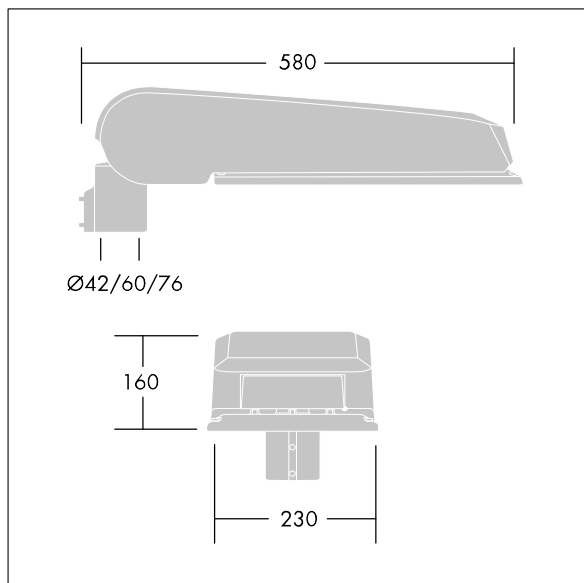

CiviTEQ

A large size LED road lighting lantern with 72 LEDs driven at 500mA with Road & Comfort optic. Electronic, fixed output control gear. Class II electrical, IP66, IK08. Housing: die-cast aluminium (EN AC-44300), Light grey 150 sanded textured (close to RAL9006). Enclosure: toughened flat glass. Screws: stainless steel, Ecolubric® treated. Supplied with Ø60mm spigot adaptor which can be fitted for post-top (0°/5°/10° tilt) or side-entry (-20°/-15°/-10°/-5°/0° tilt). Equipped with 50% power reduction circuit, effective 3 hours before and 5 hours after a calculated midnight. It can be deactivated at installation with an easily accessible internal switch. Complete with 4000K LED. Surge protection: 10kV single pulse common mode and 8kV multipulse common mode and 6kV multipulse differential mode. If permanent DALI system is connected, 6kV multipulse common and differential mode.

Dimensions: 580 x 230 x 160 mm
 Luminaire input power: 106 W
 Luminaire luminous flux: 17289 lm
 Luminaire efficacy: 163 lm/W
 Weight: 9.6 kg
 Scx: 0.115 m²

TLG_CTEQ_F_LMTP72LEDPDB.jpg

TLG_CETQ_M_L.wmf

This product contains light sources of energy efficiency class E.