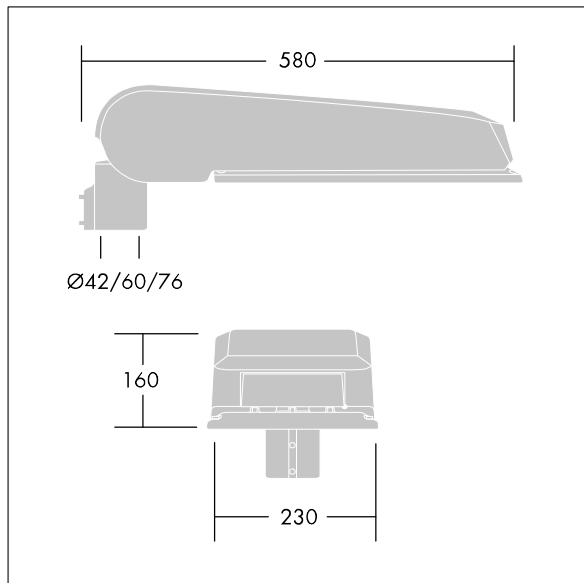

CiviTEQ

A large size LED road lighting lantern with 72 LEDs driven at 350mA with Extra Wide Street & Comfort optic. Electronic, fixed output control gear. Class II electrical, IP66, IK08. Housing: die-cast aluminium (EN AC-44300), Light grey 150 sanded textured (close to RAL9006). Enclosure: toughened flat glass. Screws: stainless steel, Ecolubric® treated. Supplied with Ø60mm spigot adaptor which can be fitted for post-top (0°/5°/10° tilt) or side-entry (-20°/-15°/-10°/-5°/0° tilt). Equipped with 50% power reduction circuit, effective 3 hours before and 5 hours after a calculated midnight. It can be deactivated at installation with an easily accessible internal switch. Complete with 4000K LED. Surge protection: 10kV single pulse common mode and 8kV multipulse common mode and 6kV multipulse differential mode. If permanent DALI system is connected, 6kV multipulse common and differential mode.

Dimensions: 580 x 230 x 160 mm
 Luminaire input power: 75 W
 Luminaire luminous flux: 12216 lm
 Luminaire efficacy: 163 lm/W
 Weight: 9.6 kg
 Scx: 0.115 m²

TLG_CTEQ_F_LMTP72LEDPDB.jpg

TLG_CETQ_M_L.wmf

This product contains light sources of energy efficiency class E.