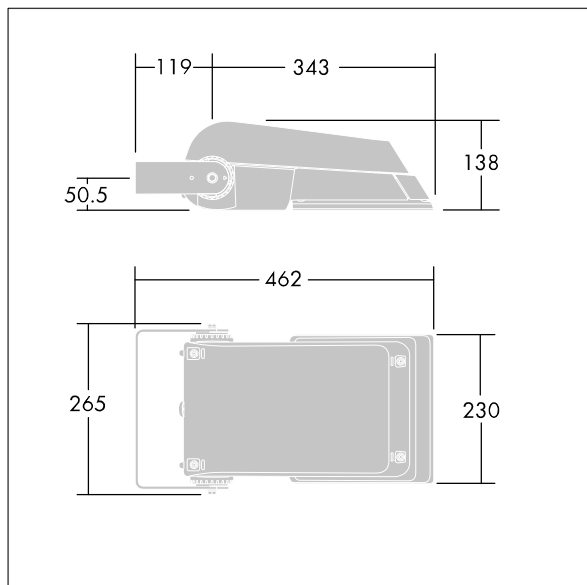

Areaflood Pro

96644740 AFP S 24L50-740 A4 HFX CL2 GY

THORN

Areaflood Pro

A compact, lightweight, general purpose LED area floodlight. With small body, LED converter configured for DALI control over additional wires, driving 24 LEDs at 500mA with asymmetrical 40° light distribution. IP66, IK08, Class II electrical. Body: die-cast aluminium (EN AC-44300), Light grey 150 sanded textured (close to RAL9006).. Enclosure: 4mm thick toughened glass. Reversible mounting stirrup supplied, Complete with 4000K LED.

Dimensions: 462 x 265 x 139 mm
Luminaire input power: 38 W
Luminaire luminous flux: 5877 lm
Luminaire efficacy: 155 lm/W
weight: 6.2 kg
Scx: 0.05 m²

TLG_AFLP_F_SMALLPDB.jpg

TLG_AFLP_M_SML.wmf

This product contains light sources of energy efficiency class D.