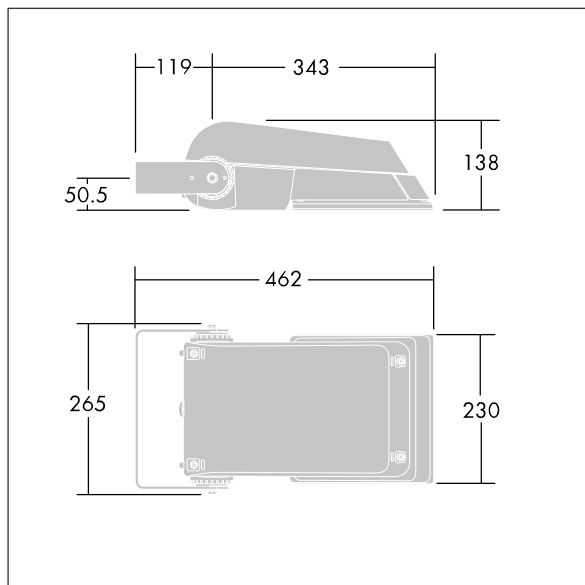

Areaflood Pro

96644741 AFP S 24L50-740 A5 HFX CL2 GY

THORN

Areaflood Pro

A compact, lightweight, general purpose LED area floodlight. With small body, LED converter configured for DALI control over additional wires, driving 24 LEDs at 500mA with asymmetrical 50° light distribution. IP66, IK08, Class II electrical. Body: die-cast aluminium (EN AC-44300), Light grey 150 sanded textured (close to RAL9006).. Enclosure: 4mm thick toughened glass. Reversible mounting stirrup supplied, Complete with 4000K LED.

Dimensions: 462 x 265 x 139 mm
Luminaire input power: 38 W
Luminaire luminous flux: 5718 lm
Luminaire efficacy: 150 lm/W
weight: 6.2 kg
Scx: 0.05 m²

TLG_AFLP_F_SMALLPDB.jpg

TLG_AFLP_M_SML.wmf

This product contains light sources of energy efficiency class D.