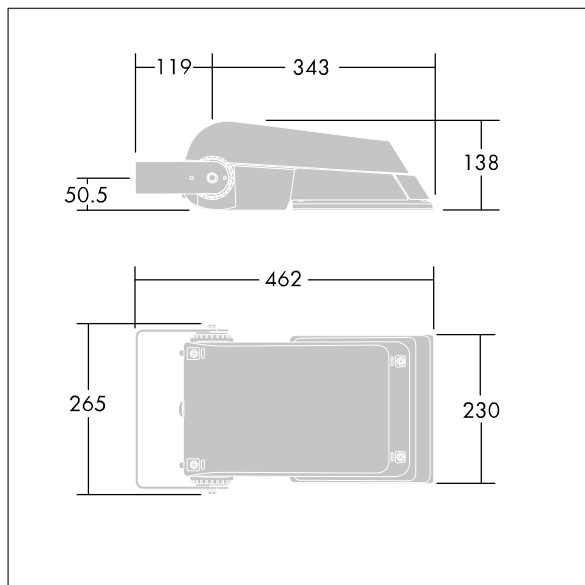

Areaflood Pro

96644743 AFP S 24L50-740 EWR HFX CL2 GY

THORN

Areaflood Pro

A compact, lightweight, general purpose LED area floodlight. With small body, LED converter configured for DALI control over additional wires, driving 24 LEDs at 500mA with Extra Wide Road light distribution. IP66, IK08, Class II electrical. Body: die-cast aluminium (EN AC-44300), Light grey 150 sanded textured (close to RAL9006).. Enclosure: 4mm thick toughened glass. Reversible mounting stirrup supplied, Complete with 4000K LED.

Dimensions: 462 x 265 x 139 mm
Luminaire input power: 38 W
Luminaire luminous flux: 5823 lm
Luminaire efficacy: 153 lm/W
weight: 6.2 kg
Scx: 0.05 m²

TLG_AFLP_F_SMALLPDB.jpg

TLG_AFLP_M_SML.wmf

This product contains light sources of energy efficiency class D.