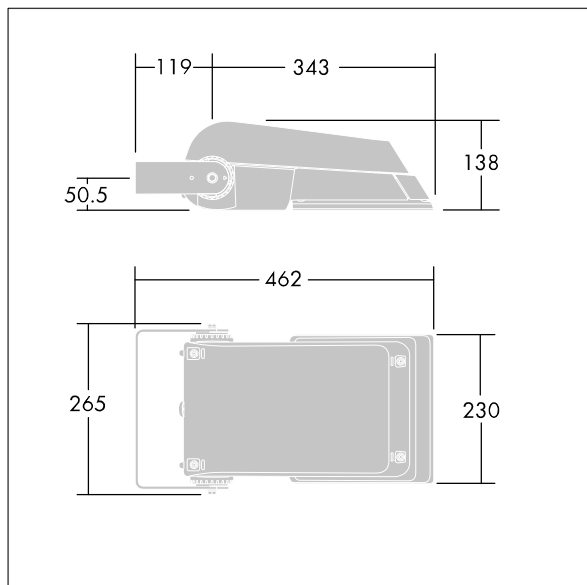

## Areaflood Pro

A compact, lightweight, general purpose LED area floodlight. With small body. LED converter configured for DALI control over additional wires, driving 24 LEDs at 500mA with asymmetrical 40° light distribution. IP66, IK08, Class I electrical. Body: die-cast aluminium (EN AC-44300), Light grey 150 sanded textured (close to RAL9006).. Enclosure: 4mm thick toughened glass. Reversible mounting stirrup supplied, Complete with 4000K LED.

Dimensions: 462 x 265 x 139 mm  
Luminaire input power: 38 W  
Luminaire luminous flux: 5877 lm  
Luminaire efficacy: 155 lm/W  
weight: 6.2 kg  
Scx: 0.05 m<sup>2</sup>

TLG\_AFLP\_F\_SMALLPDB.jpg

TLG\_AFLP\_M\_SML.wmf