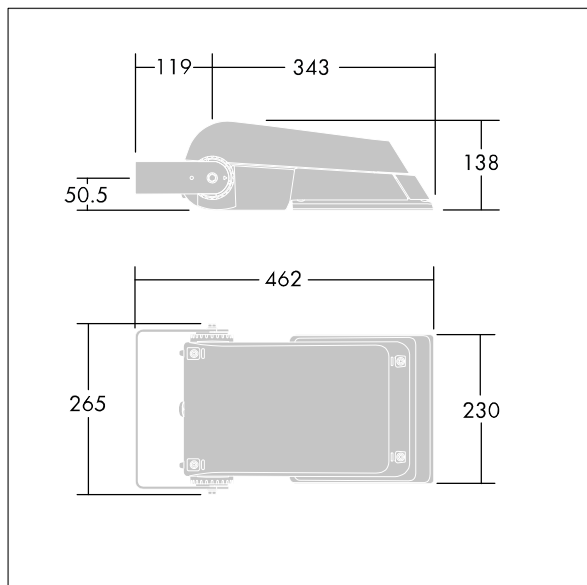

Areaflood Pro

96644745 AFP S 24L50-740 A4 HFX CL1 GY

THORN

Areaflood Pro

A compact, lightweight, general purpose LED area floodlight. With small body. LED converter configured for DALI control over additional wires, driving 24 LEDs at 500mA with asymmetrical 40° light distribution. IP66, IK08, Class I electrical. Body: die-cast aluminium (EN AC-44300), Light grey 150 sanded textured (close to RAL9006).. Enclosure: 4mm thick toughened glass. Reversible mounting stirrup supplied, Complete with 4000K LED.

Dimensions: 462 x 265 x 139 mm
Luminaire input power: 38 W
Luminaire luminous flux: 5877 lm
Luminaire efficacy: 155 lm/W
weight: 6.2 kg
Scx: 0.05 m²

TLG_AFLP_F_SMALLPDB.jpg

TLG_AFLP_M_SML.wmf

This product contains light sources of energy efficiency class D.