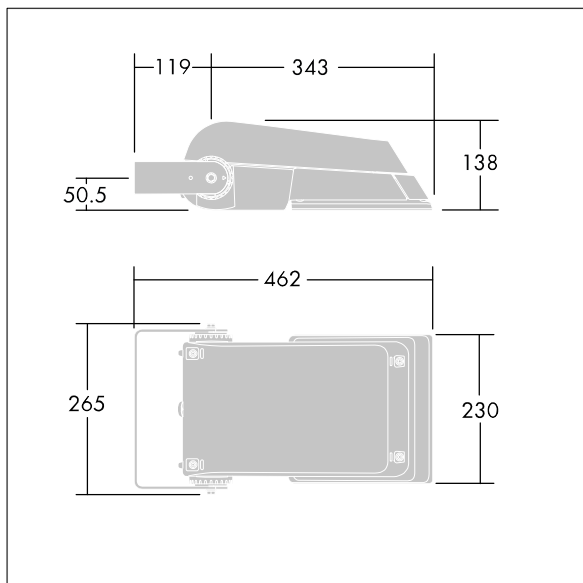

Areaflood Pro

96644746 AFP S 24L50-740 A5 HFX CL1 GY

THORN

Areaflood Pro

A compact, lightweight, general purpose LED area floodlight. With small body. LED converter configured for DALI control over additional wires, driving 24 LEDs at 500mA with asymmetrical 50° light distribution. IP66, IK08, Class I electrical. Body: die-cast aluminium (EN AC-44300), Light grey 150 sanded textured (close to RAL9006).. Enclosure: 4mm thick toughened glass. Reversible mounting stirrup supplied, Complete with 4000K LED.

Dimensions: 462 x 265 x 139 mm
Luminaire input power: 38 W
Luminaire luminous flux: 5718 lm
Luminaire efficacy: 150 lm/W
weight: 6.16 kg
Scx: 0.05 m²

TLG_AFLP_F_SMALLPDB.jpg

TLG_AFLP_M_SML.wmf

This product contains light sources of energy efficiency class D.