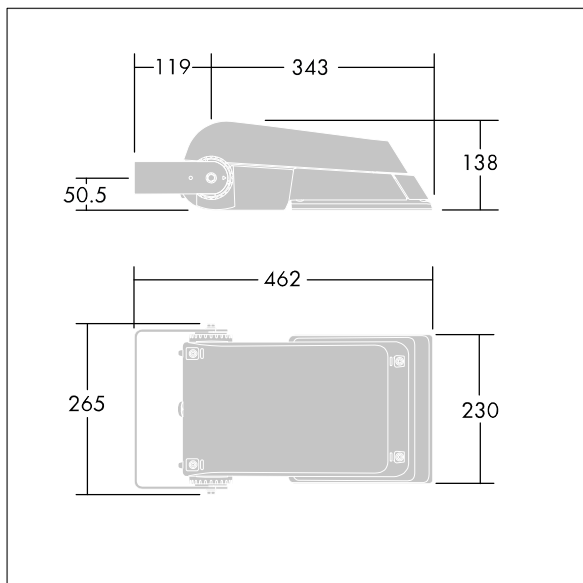

Areaflood Pro

96644747 AFP S 24L50-740 A6 HFX CL1 GY

THORN

Areaflood Pro

A compact, lightweight, general purpose LED area floodlight. With small body. LED converter configured for DALI control over additional wires, driving 24 LEDs at 500mA with asymmetrical 60° light distribution. IP66, IK08, Class I electrical. Body: die-cast aluminium (EN AC-44300), Light grey 150 sanded textured (close to RAL9006).. Enclosure: 4mm thick toughened glass. Reversible mounting stirrup supplied, Complete with 4000K LED.

Dimensions: 462 x 265 x 139 mm
Luminaire input power: 38 W
Luminaire luminous flux: 5792 lm
Luminaire efficacy: 152 lm/W
weight: 6.16 kg
Scx: 0.05 m²

TLG_AFLP_F_SMALLPDB.jpg

TLG_AFLP_M_SML.wmf

This product contains light sources of energy efficiency class D.