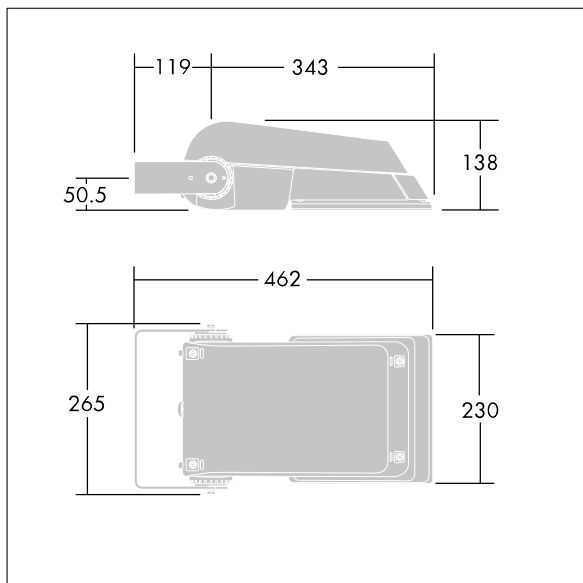

Areaflood Pro

96644748 AFP S 24L50-740 EWR HFX CL1 GY

THORN

Areaflood Pro

A compact, lightweight, general purpose LED area floodlight. With small body. LED converter configured for DALI control over additional wires, driving 24 LEDs at 500mA with Extra Wide Road light distribution. IP66, IK08, Class I electrical. Body: die-cast aluminium (EN AC-44300), Light grey 150 sanded textured (close to RAL9006).. Enclosure: 4mm thick toughened glass. Reversible mounting stirrup supplied, Complete with 4000K LED.

Dimensions: 462 x 265 x 139 mm
Luminaire input power: 38 W
Luminaire luminous flux: 5823 lm
Luminaire efficacy: 153 lm/W
weight: 6.16 kg
Scx: 0.05 m²

TLG_AFLP_F_SMALLPDB.jpg

TLG_AFLP_M_SML.wmf

This product contains light sources of energy efficiency class D.