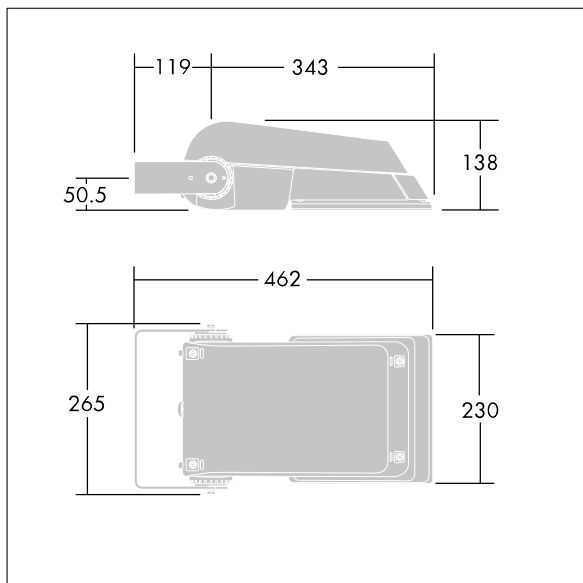

Areaflood Pro

96644749 AFP S 24L50-740 WR HFX CL1 GY

THORN

Areaflood Pro

A compact, lightweight, general purpose LED area floodlight. With small body. LED converter configured for DALI control over additional wires, driving 24 LEDs at 500mA with Wide Road light distribution. IP66, IK08, Class I electrical. Body: die-cast aluminium (EN AC-44300), Light grey 150 sanded textured (close to RAL9006).. Enclosure: 4mm thick toughened glass. Reversible mounting stirrup supplied, Complete with 4000K LED.

Dimensions: 462 x 265 x 139 mm
Luminaire input power: 38 W
Luminaire luminous flux: 5854 lm
Luminaire efficacy: 154 lm/W
weight: 6.16 kg
Scx: 0.05 m²

TLG_AFLP_F_SMALLPDB.jpg

TLG_AFLP_M_SML.wmf

This product contains light sources of energy efficiency class D.