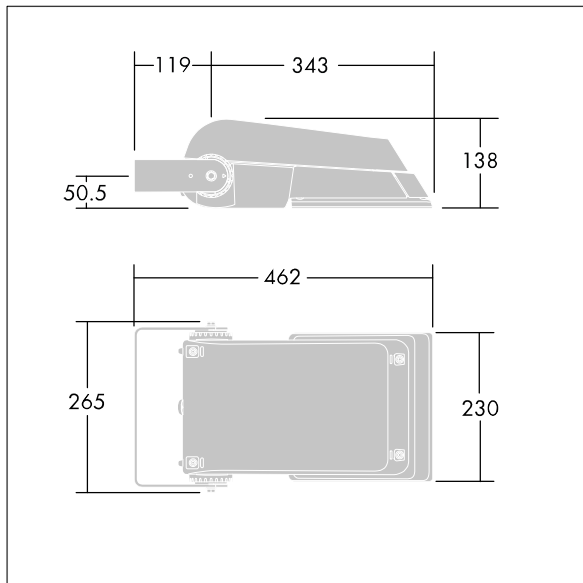

Areaflood Pro

96644750 AFP S 24L70-740 A4 BS 3550 CL1 GY

Areaflood Pro

A compact, lightweight, general purpose LED area floodlight. With small body. LED converter configured for power reduction, effective 3 hours before and 5 hours after a calculated midnight, driving 24 LEDs at 700mA with asymmetrical 40° light distribution. IP66, IK08, Class I electrical. Body: die-cast aluminium (EN AC-44300), Light grey 150 sanded textured (close to RAL9006).. Enclosure: 4mm thick toughened glass. Reversible mounting stirrup supplied, Complete with 4000K LED.

Not compatible with UrbaSens systems.

Dimensions: 462 x 265 x 139 mm
 Luminaire input power: 52 W
 Luminaire luminous flux: 7862 lm
 Luminaire efficacy: 151 lm/W
 weight: 6.2 kg
 Scx: 0.05 m²

TLG_AFLP_F_SMALLPDB.jpg