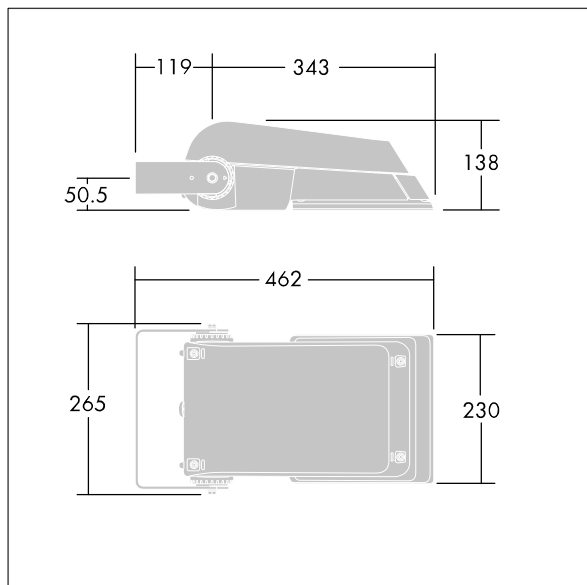

Areaflood Pro

96644760 AFP S 24L70-740 A4 HFX CL2 GY

THORN

Areaflood Pro

A compact, lightweight, general purpose LED area floodlight. With small body, LED converter configured for DALI control over additional wires, driving 24 LEDs at 700mA with asymmetrical 40° light distribution. IP66, IK08, Class II electrical. Body: die-cast aluminium (EN AC-44300), Light grey 150 sanded textured (close to RAL9006).. Enclosure: 4mm thick toughened glass. Reversible mounting stirrup supplied, Complete with 4000K LED.

Dimensions: 462 x 265 x 139 mm
Luminaire input power: 52 W
Luminaire luminous flux: 7862 lm
Luminaire efficacy: 151 lm/W
weight: 6.2 kg
Scx: 0.05 m²

TLG_AFLP_F_SMALLPDB.jpg

TLG_AFLP_M_SML.wmf

This product contains light sources of energy efficiency class D.