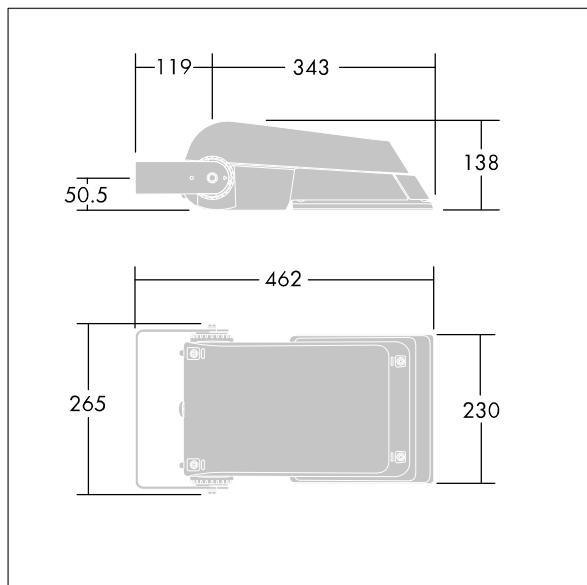

Areaflood Pro

96644761 AFP S 24L70-740 A5 HFX CL2 GY

THORN

Areaflood Pro

A compact, lightweight, general purpose LED area floodlight. With small body, LED converter configured for DALI control over additional wires, driving 24 LEDs at 700mA with asymmetrical 50° light distribution. IP66, IK08, Class II electrical. Body: die-cast aluminium (EN AC-44300), Light grey 150 sanded textured (close to RAL9006).. Enclosure: 4mm thick toughened glass. Reversible mounting stirrup supplied, Complete with 4000K LED.

Dimensions: 462 x 265 x 139 mm
Luminaire input power: 52 W
Luminaire luminous flux: 7650 lm
Luminaire efficacy: 147 lm/W
weight: 6.2 kg
Scx: 0.05 m²

TLG_AFLP_F_SMALLPDB.jpg

TLG_AFLP_M_SML.wmf

This product contains light sources of energy efficiency class D.