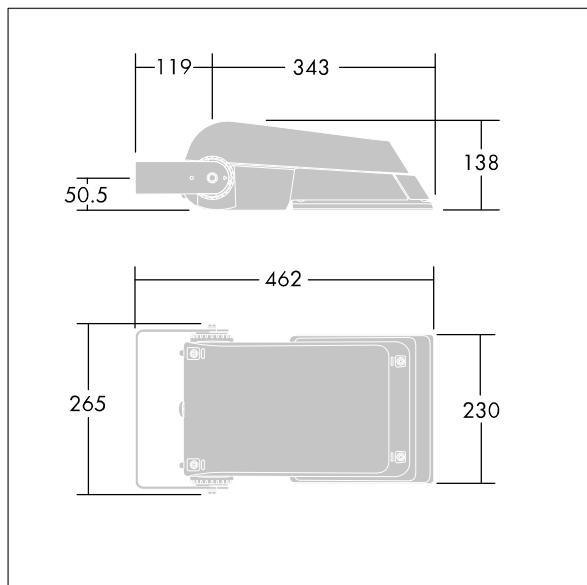

## Areaflood Pro

A compact, lightweight, general purpose LED area floodlight. With small body, LED converter configured for DALI control over additional wires, driving 24 LEDs at 700mA with asymmetrical 50° light distribution. IP66, IK08, Class II electrical. Body: die-cast aluminium (EN AC-44300), Light grey 150 sanded textured (close to RAL9006).. Enclosure: 4mm thick toughened glass. Reversible mounting stirrup supplied, Complete with 4000K LED.

Dimensions: 462 x 265 x 139 mm  
Luminaire input power: 52 W  
Luminaire luminous flux: 7650 lm  
Luminaire efficacy: 147 lm/W  
weight: 6.2 kg  
Scx: 0.05 m<sup>2</sup>

TLG\_AFLP\_F\_SMALLPDB.jpg

TLG\_AFLP\_M\_SML.wmf