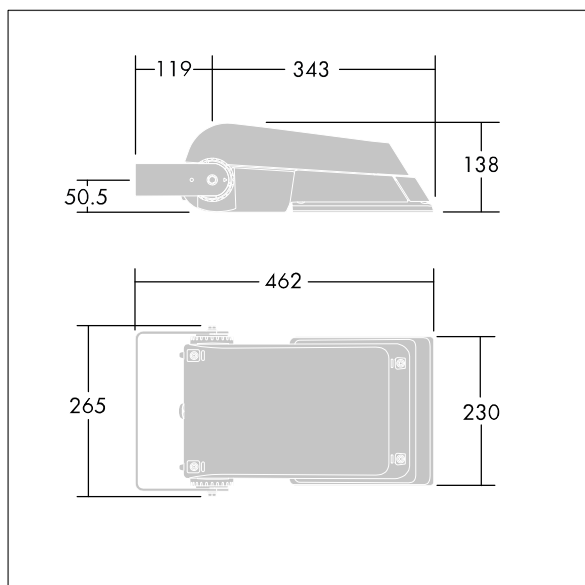

Areaflood Pro

96644762 AFP S 24L70-740 A6 HFX CL2 GY

THORN

Areaflood Pro

A compact, lightweight, general purpose LED area floodlight. With small body, LED converter configured for DALI control over additional wires, driving 24 LEDs at 700mA with asymmetrical 60° light distribution. IP66, IK08, Class II electrical. Body: die-cast aluminium (EN AC-44300), Light grey 150 sanded textured (close to RAL9006).. Enclosure: 4mm thick toughened glass. Reversible mounting stirrup supplied, Complete with 4000K LED.

Dimensions: 462 x 265 x 139 mm
Luminaire input power: 52 W
Luminaire luminous flux: 7748 lm
Luminaire efficacy: 149 lm/W
weight: 6.2 kg
Scx: 0.05 m²

TLG_AFLP_F_SMALLPDB.jpg

TLG_AFLP_M_SML.wmf

This product contains light sources of energy efficiency class D.