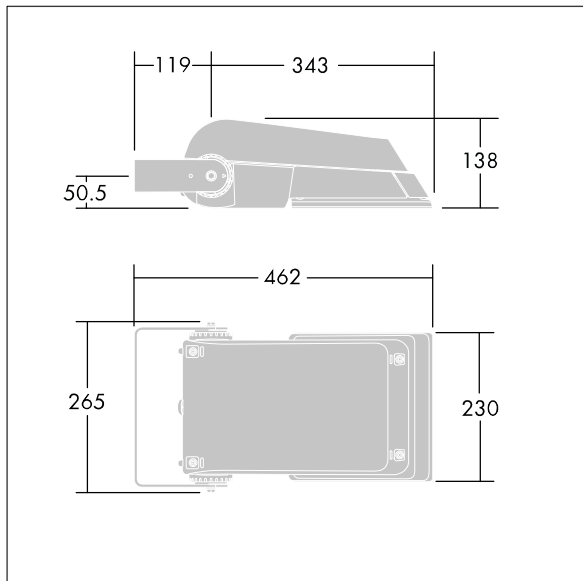

### Areaflood Pro

A compact, lightweight, general purpose LED area floodlight. With small body. LED converter configured for DALI control over additional wires, driving 24 LEDs at 700mA with Wide Road light distribution. IP66, IK08, Class II electrical. Body: die-cast aluminium (EN AC-44300), Light grey 150 sanded textured (close to RAL9006).. Enclosure: 4mm thick toughened glass. Reversible mounting stirrup supplied, Complete with 4000K LED.

Dimensions: 462 x 265 x 139 mm  
 Luminaire input power: 52 W  
 Luminaire luminous flux: 7832 lm  
 Luminaire efficacy: 151 lm/W  
 weight: 6.2 kg  
 Scx: 0.05 m<sup>2</sup>

TLG\_AFLP\_F\_SMALLPDB.jpg