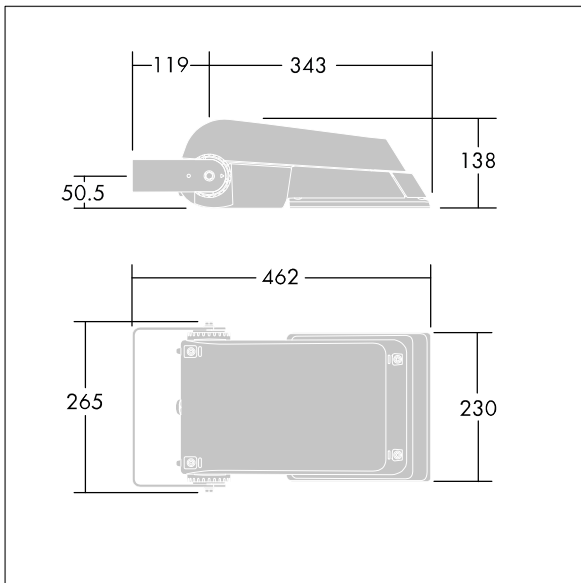

### Areaflood Pro

A compact, lightweight, general purpose LED area floodlight. With small body. LED converter configured for DALI control over additional wires, driving 24 LEDs at 700mA with Wide Road light distribution. IP66, IK08, Class II electrical. Body: die-cast aluminium (EN AC-44300), Light grey 150 sanded textured (close to RAL9006).. Enclosure: 4mm thick toughened glass. Reversible mounting stirrup supplied, Complete with 4000K LED.

Dimensions: 462 x 265 x 139 mm  
 Luminaire input power: 52 W  
 Luminaire luminous flux: 7832 lm  
 Luminaire efficacy: 151 lm/W  
 weight: 6.2 kg  
 Scx: 0.05 m<sup>2</sup>

TLG\_AFLP\_F\_SMALLPDB.jpg