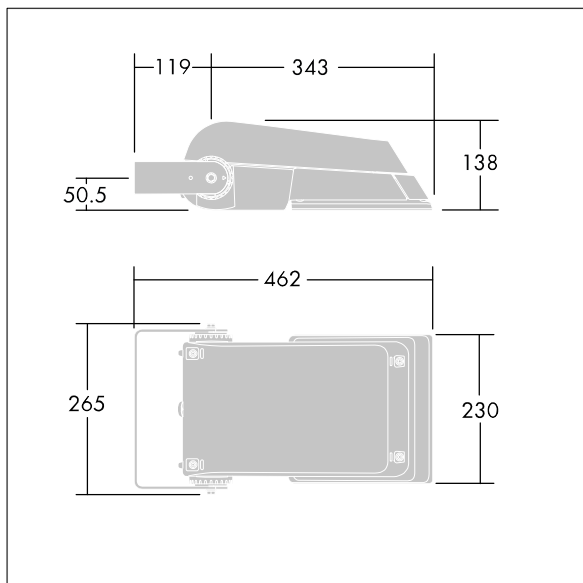

Areaflood Pro

96644765 AFP S 24L70-740 A4 HFX CL1 GY

Areaflood Pro

A compact, lightweight, general purpose LED area floodlight. With small body. LED converter configured for DALI control over additional wires, driving 24 LEDs at 700mA with asymmetrical 40° light distribution. IP66, IK08, Class I electrical. Body: die-cast aluminium (EN AC-44300), Light grey 150 sanded textured (close to RAL9006).. Enclosure: 4mm thick toughened glass. Reversible mounting stirrup supplied, Complete with 4000K LED.

Dimensions: 462 x 265 x 139 mm
 Luminaire input power: 52 W
 Luminaire luminous flux: 7862 lm
 Luminaire efficacy: 151 lm/W
 weight: 6.2 kg
 Scx: 0.05 m²

TLG_AFLP_F_SMALLPDB.jpg

TLG_AFLP_M_SML.wmf

This product contains light sources of energy efficiency class D.