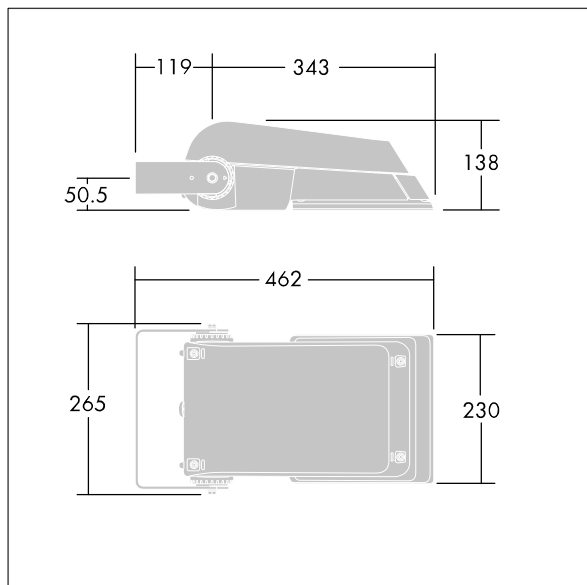

Areaflood Pro

96644766 AFP S 24L70-740 A5 HFX CL1 GY

THORN

Areaflood Pro

A compact, lightweight, general purpose LED area floodlight. With small body. LED converter configured for DALI control over additional wires, driving 24 LEDs at 700mA with asymmetrical 50° light distribution. IP66, IK08, Class I electrical. Body: die-cast aluminium (EN AC-44300), Light grey 150 sanded textured (close to RAL9006).. Enclosure: 4mm thick toughened glass. Reversible mounting stirrup supplied, Complete with 4000K LED.

Dimensions: 462 x 265 x 139 mm
Luminaire input power: 52 W
Luminaire luminous flux: 7650 lm
Luminaire efficacy: 147 lm/W
weight: 6.16 kg
Scx: 0.05 m²

TLG_AFLP_F_SMALLPDB.jpg

TLG_AFLP_M_SML.wmf

This product contains light sources of energy efficiency class D.