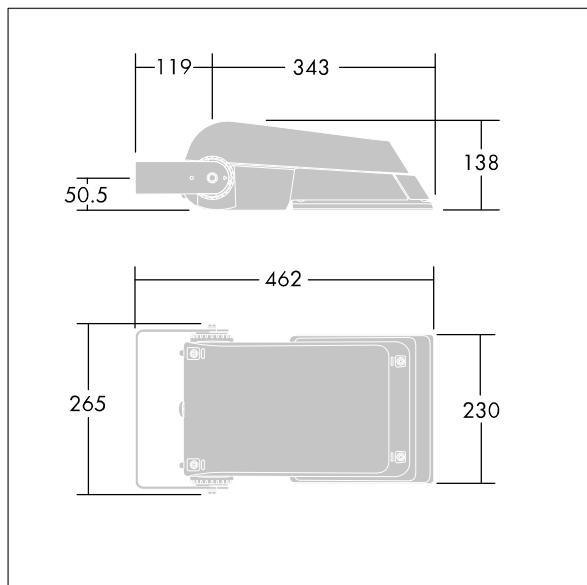

## Areaflood Pro

A compact, lightweight, general purpose LED area floodlight. With small body. LED converter configured for DALI control over additional wires, driving 24 LEDs at 700mA with asymmetrical 60° light distribution. IP66, IK08, Class I electrical. Body: die-cast aluminium (EN AC-44300), Light grey 150 sanded textured (close to RAL9006).. Enclosure: 4mm thick toughened glass. Reversible mounting stirrup supplied, Complete with 4000K LED.

Dimensions: 462 x 265 x 139 mm  
Luminaire input power: 52 W  
Luminaire luminous flux: 7748 lm  
Luminaire efficacy: 149 lm/W  
weight: 6.16 kg  
Scx: 0.05 m<sup>2</sup>

TLG\_AFLP\_F\_SMALLPDB.jpg

TLG\_AFLP\_M\_SML.wmf