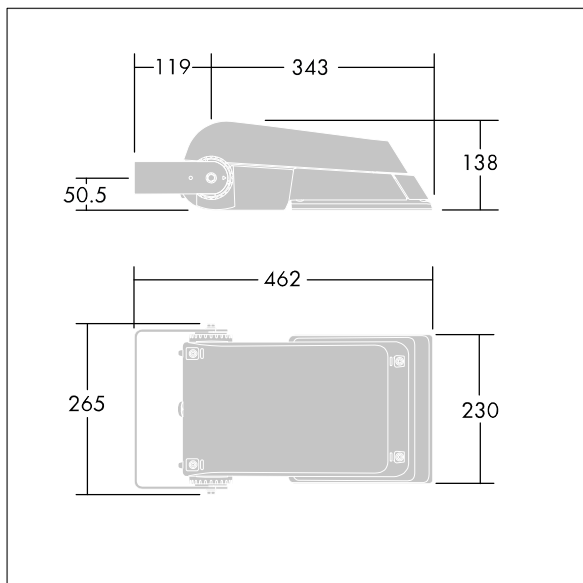

Areaflood Pro

96644767 AFP S 24L70-740 A6 HFX CL1 GY

THORN

Areaflood Pro

A compact, lightweight, general purpose LED area floodlight. With small body. LED converter configured for DALI control over additional wires, driving 24 LEDs at 700mA with asymmetrical 60° light distribution. IP66, IK08, Class I electrical. Body: die-cast aluminium (EN AC-44300), Light grey 150 sanded textured (close to RAL9006).. Enclosure: 4mm thick toughened glass. Reversible mounting stirrup supplied, Complete with 4000K LED.

Dimensions: 462 x 265 x 139 mm
Luminaire input power: 52 W
Luminaire luminous flux: 7748 lm
Luminaire efficacy: 149 lm/W
weight: 6.16 kg
Scx: 0.05 m²

TLG_AFLP_F_SMALLPDB.jpg

TLG_AFLP_M_SML.wmf

This product contains light sources of energy efficiency class D.