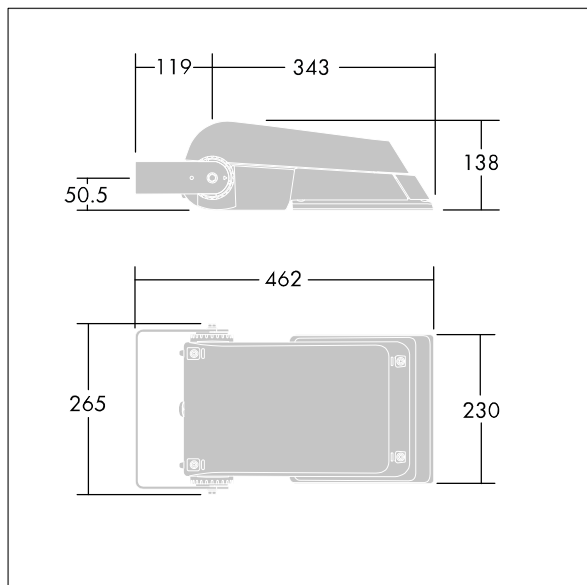

Areaflood Pro

96644769 AFP S 24L70-740 WR HFX CL1 GY

THORN

Areaflood Pro

A compact, lightweight, general purpose LED area floodlight. With small body. LED converter configured for DALI control over additional wires, driving 24 LEDs at 700mA with Wide Road light distribution. IP66, IK08, Class I electrical. Body: die-cast aluminium (EN AC-44300), Light grey 150 sanded textured (close to RAL9006).. Enclosure: 4mm thick toughened glass. Reversible mounting stirrup supplied, Complete with 4000K LED.

Dimensions: 462 x 265 x 139 mm
Luminaire input power: 52 W
Luminaire luminous flux: 7832 lm
Luminaire efficacy: 151 lm/W
weight: 6.16 kg
Scx: 0.05 m²

TLG_AFLP_F_SMALLPDB.jpg

TLG_AFLP_M_SML.wmf

This product contains light sources of energy efficiency class D.