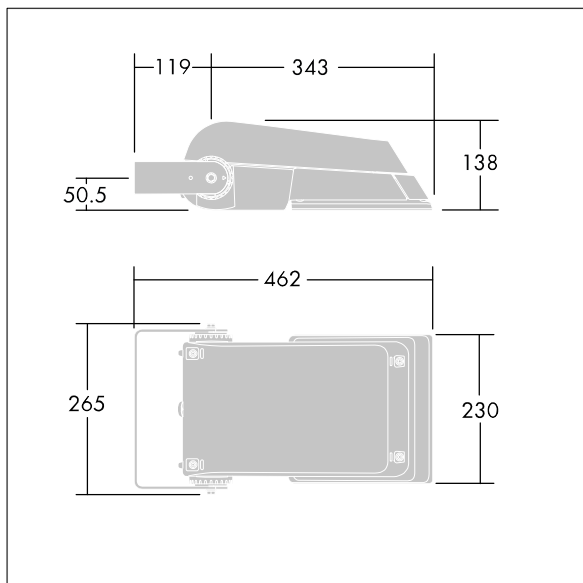

Areaflood Pro

96644786 AFP S 36L35-740 A5 HFX CL1 GY

THORN

Areaflood Pro

A compact, lightweight, general purpose LED area floodlight. With small body. LED converter configured for DALI control over additional wires, driving 36 LEDs at 350mA with asymmetrical 50° light distribution. IP66, IK08, Class I electrical. Body: die-cast aluminium (EN AC-44300), Light grey 150 sanded textured (close to RAL9006).. Enclosure: 4mm thick toughened glass. Reversible mounting stirrup supplied, Complete with 4000K LED.

Dimensions: 462 x 265 x 139 mm
Luminaire input power: 39 W
Luminaire luminous flux: 6207 lm
Luminaire efficacy: 159 lm/W
weight: 6.2 kg
Scx: 0.05 m²

TLG_AFLP_F_SMALLPDB.jpg

TLG_AFLP_M_SML.wmf

This product contains light sources of energy efficiency class E.