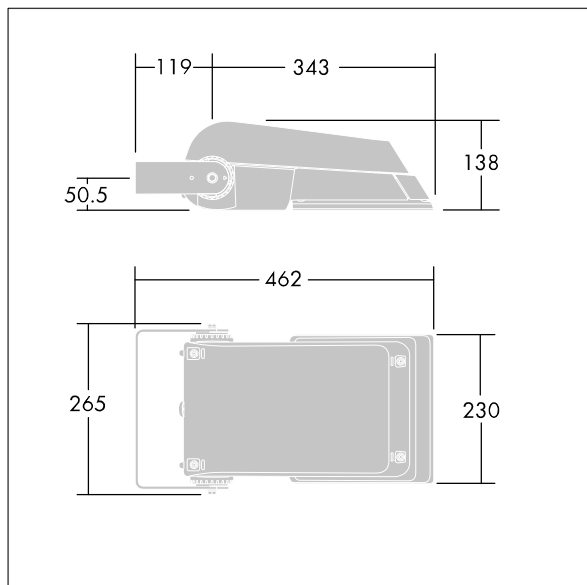

Areaflood Pro

96644787 AFP S 36L35-740 A6 HFX CL1 GY

THORN

Areaflood Pro

A compact, lightweight, general purpose LED area floodlight. With small body. LED converter configured for DALI control over additional wires, driving 36 LEDs at 350mA with asymmetrical 60° light distribution. IP66, IK08, Class I electrical. Body: die-cast aluminium (EN AC-44300), Light grey 150 sanded textured (close to RAL9006).. Enclosure: 4mm thick toughened glass. Reversible mounting stirrup supplied, Complete with 4000K LED.

Dimensions: 462 x 265 x 139 mm
Luminaire input power: 39 W
Luminaire luminous flux: 6287 lm
Luminaire efficacy: 161 lm/W
weight: 6.2 kg
Scx: 0.05 m²

TLG_AFLP_F_SMALLPDB.jpg

TLG_AFLP_M_SML.wmf

This product contains light sources of energy efficiency class E.