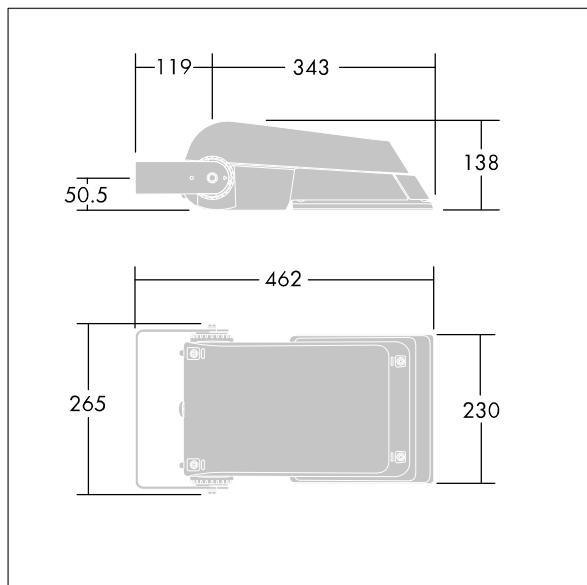

Areaflood Pro

96644811 AFP S 36L50-740 A5 HFX CL2 GY

THORN

Areaflood Pro

A compact, lightweight, general purpose LED area floodlight. With small body, LED converter configured for DALI control over additional wires, driving 36 LEDs at 500mA with asymmetrical 50° light distribution. IP66, IK08, Class II electrical. Body: die-cast aluminium (EN AC-44300), Light grey 150 sanded textured (close to RAL9006).. Enclosure: 4mm thick toughened glass. Reversible mounting stirrup supplied, Complete with 4000K LED.

Dimensions: 462 x 265 x 139 mm
Luminaire input power: 55 W
Luminaire luminous flux: 8495 lm
Luminaire efficacy: 154 lm/W
weight: 6.23 kg
Scx: 0.05 m²

TLG_AFLP_F_SMALLPDB.jpg

TLG_AFLP_M_SML.wmf

This product contains light sources of energy efficiency class E.