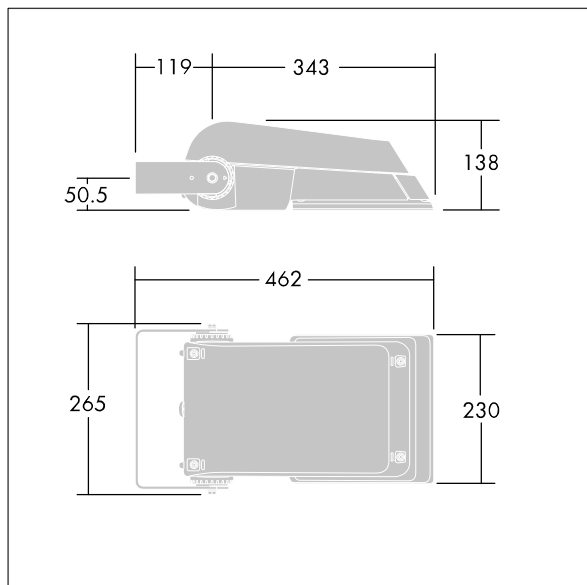

Areaflood Pro

96644815 AFP S 36L50-740 A4 HFX CL1 GY

THORN

Areaflood Pro

A compact, lightweight, general purpose LED area floodlight. With small body. LED converter configured for DALI control over additional wires, driving 36 LEDs at 500mA with asymmetrical 40° light distribution. IP66, IK08, Class I electrical. Body: die-cast aluminium (EN AC-44300), Light grey 150 sanded textured (close to RAL9006).. Enclosure: 4mm thick toughened glass. Reversible mounting stirrup supplied, Complete with 4000K LED.

Dimensions: 462 x 265 x 139 mm
Luminaire input power: 55 W
Luminaire luminous flux: 8731 lm
Luminaire efficacy: 159 lm/W
weight: 6.3 kg
Scx: 0.05 m²

TLG_AFLP_F_SMALLPDB.jpg

TLG_AFLP_M_SML.wmf

This product contains light sources of energy efficiency class E.