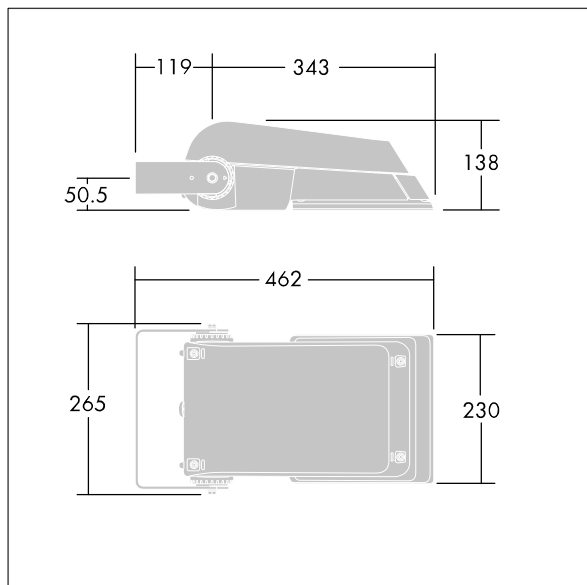

Areaflood Pro

96644849 AFP S 36L70-740 A5 HFX CL2 GY

THORN

Areaflood Pro

A compact, lightweight, general purpose LED area floodlight. With small body, LED converter configured for DALI control over additional wires, driving 36 LEDs at 700mA with asymmetrical 50° light distribution. IP66, IK08, Class II electrical. Body: die-cast aluminium (EN AC-44300), Light grey 150 sanded textured (close to RAL9006).. Enclosure: 4mm thick toughened glass. Reversible mounting stirrup supplied, Complete with 4000K LED.

Dimensions: 462 x 265 x 139 mm
Luminaire input power: 77 W
Luminaire luminous flux: 11281 lm
Luminaire efficacy: 147 lm/W
weight: 6.29 kg
Scx: 0.05 m²

TLG_AFLP_F_SMALLPDB.jpg

TLG_AFLP_M_SML.wmf

This product contains light sources of energy efficiency class E.