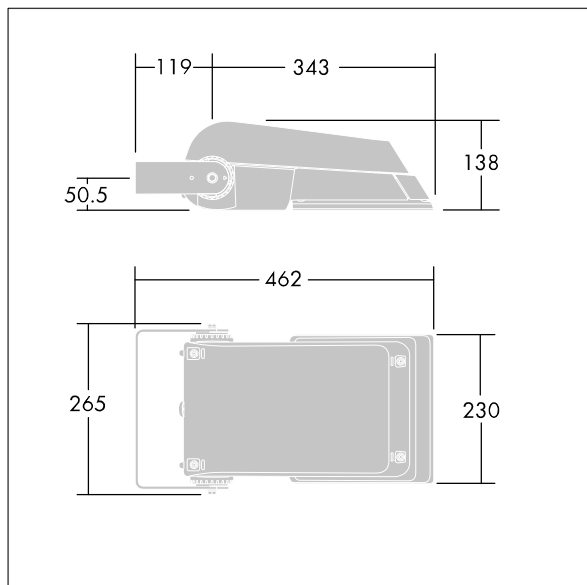

Areaflood Pro

96644854 AFP S 36L70-740 A5 HFX CL1 GY

THORN

Areaflood Pro

A compact, lightweight, general purpose LED area floodlight. With small body. LED converter configured for DALI control over additional wires, driving 36 LEDs at 700mA with asymmetrical 50° light distribution. IP66, IK08, Class I electrical. Body: die-cast aluminium (EN AC-44300), Light grey 150 sanded textured (close to RAL9006).. Enclosure: 4mm thick toughened glass. Reversible mounting stirrup supplied, Complete with 4000K LED.

Dimensions: 462 x 265 x 139 mm
Luminaire input power: 77 W
Luminaire luminous flux: 11281 lm
Luminaire efficacy: 147 lm/W
weight: 6.25 kg
Scx: 0.05 m²

TLG_AFLP_F_SMALLPDB.jpg

TLG_AFLP_M_SML.wmf

This product contains light sources of energy efficiency class E.