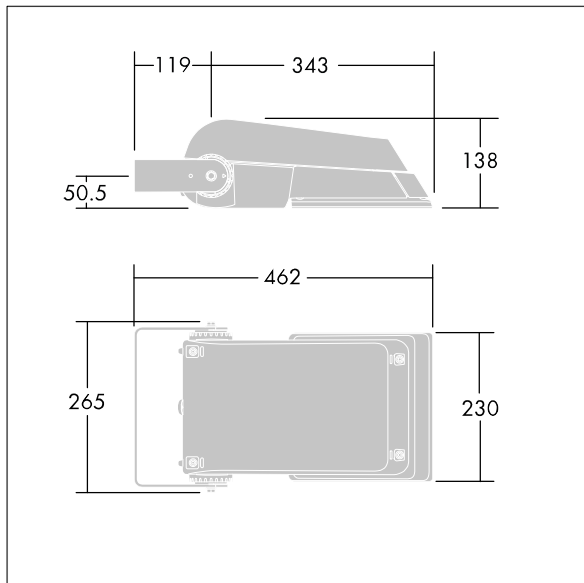

### Areaflood Pro

A compact, lightweight, general purpose LED area floodlight. With small body. LED converter configured for DALI control over additional wires, driving 36 LEDs at 700mA with asymmetrical 50° light distribution. IP66, IK08, Class I electrical. Body: die-cast aluminium (EN AC-44300), Light grey 150 sanded textured (close to RAL9006).. Enclosure: 4mm thick toughened glass. Reversible mounting stirrup supplied, Complete with 4000K LED.

Dimensions: 462 x 265 x 139 mm  
 Luminaire input power: 77 W  
 Luminaire luminous flux: 11281 lm  
 Luminaire efficacy: 147 lm/W  
 weight: 6.25 kg  
 Scx: 0.05 m<sup>2</sup>

TLG\_AFLP\_F\_SMALLPDB.jpg