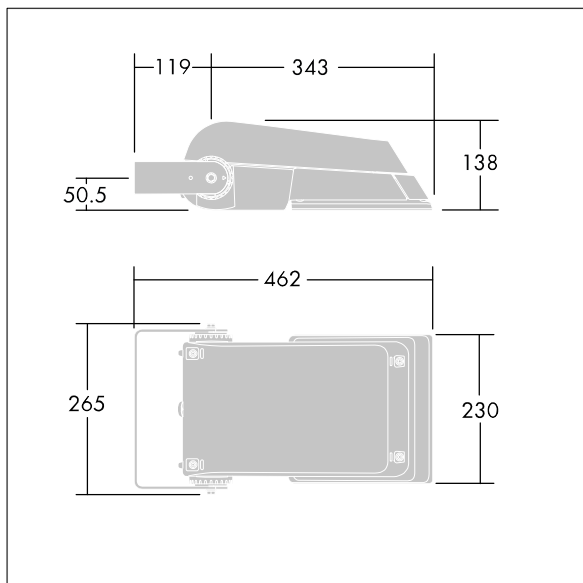

Areaflood Pro

96644855 AFP S 36L70-740 A6 HFX CL1 GY

THORN

Areaflood Pro

A compact, lightweight, general purpose LED area floodlight. With small body. LED converter configured for DALI control over additional wires, driving 36 LEDs at 700mA with asymmetrical 60° light distribution. IP66, IK08, Class I electrical. Body: die-cast aluminium (EN AC-44300), Light grey 150 sanded textured (close to RAL9006).. Enclosure: 4mm thick toughened glass. Reversible mounting stirrup supplied, Complete with 4000K LED.

Dimensions: 462 x 265 x 139 mm
Luminaire input power: 77 W
Luminaire luminous flux: 11426 lm
Luminaire efficacy: 148 lm/W
weight: 6.25 kg
Scx: 0.05 m²

TLG_AFLP_F_SMALLPDB.jpg

TLG_AFLP_M_SML.wmf

This product contains light sources of energy efficiency class E.