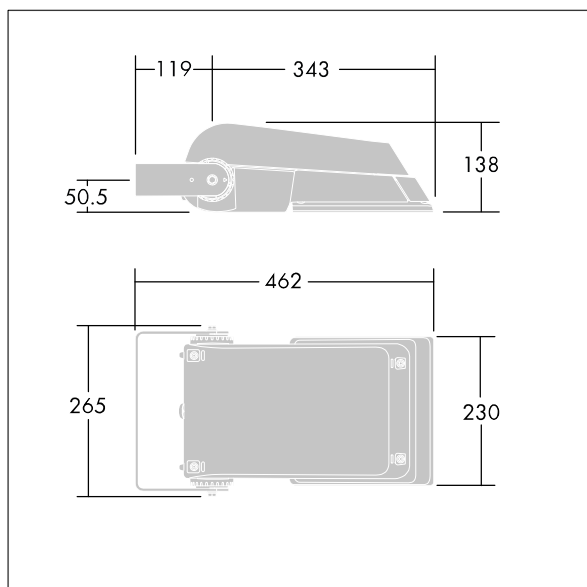

Areaflood Pro

96644855 AFP S 36L70-740 A6 HFX CL1 GY

THORN

Areaflood Pro

A compact, lightweight, general purpose LED area floodlight. With small body. LED converter configured for DALI control over additional wires, driving 36 LEDs at 700mA with asymmetrical 60° light distribution. IP66, IK08, Class I electrical. Body: die-cast aluminium (EN AC-44300), Light grey 150 sanded textured (close to RAL9006).. Enclosure: 4mm thick toughened glass. Reversible mounting stirrup supplied, Complete with 4000K LED.

Dimensions: 462 x 265 x 139 mm
Luminaire input power: 77 W
Luminaire luminous flux: 11426 lm
Luminaire efficacy: 148 lm/W
weight: 6.25 kg
Scx: 0.05 m²

TLG_AFLP_F_SMALLPDB.jpg

TLG_AFLP_M_SML.wmf

This product contains light sources of energy efficiency class E.