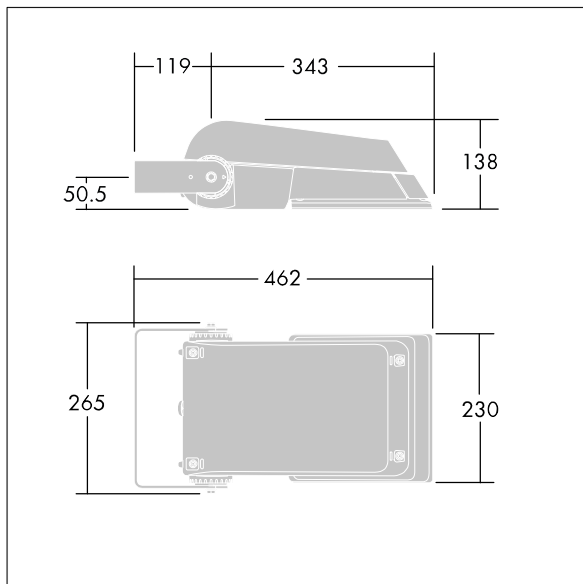

Areaflood Pro

96644866 AFP S 36L70-740 A4 LRT CL2 GY

Areaflood Pro

A compact, lightweight, general purpose LED area floodlight. With small body. LED converter configured for power reduction, controlled by an additional switched phase cable. ON = 100%, OFF = 50%, driving 36 LEDs at 700mA with asymmetrical 40° light distribution. IP66, IK08, Class II electrical. Body: die-cast aluminium (EN AC-44300), Light grey 150 sanded textured (close to RAL9006).. Enclosure: 4mm thick toughened glass. Reversible mounting stirrup supplied, Complete with 4000K LED.

Dimensions: 462 x 265 x 139 mm
 Luminaire input power: 77 W
 Luminaire luminous flux: 11594 lm
 Luminaire efficacy: 151 lm/W
 weight: 6.29 kg
 Scx: 0.05 m²

TLG_AFLP_F_SMALLPDB.jpg

TLG_AFLP_M_SML.wmf

This product contains light sources of energy efficiency classes D, E.