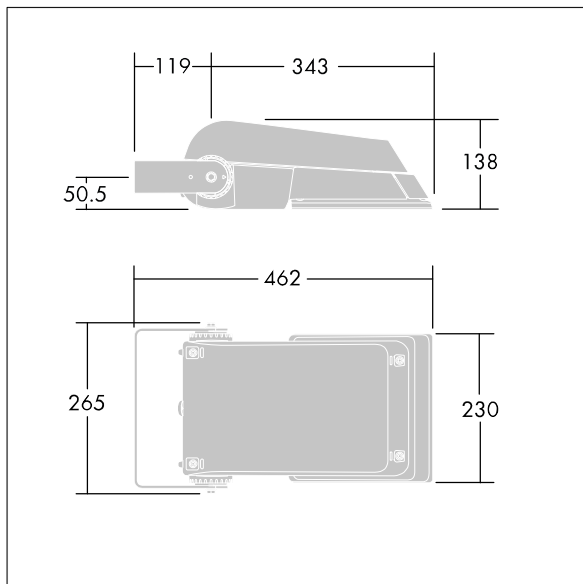

Areaflood Pro

96644867 AFP S 36L70-740 A5 LRT CL2 GY

Areaflood Pro

A compact, lightweight, general purpose LED area floodlight. With small body. LED converter configured for power reduction, controlled by an additional switched phase cable. ON = 100%, OFF = 50%, driving 36 LEDs at 700mA with asymmetrical 50° light distribution. IP66, IK08, Class II electrical. Body: die-cast aluminium (EN AC-44300), Light grey 150 sanded textured (close to RAL9006).. Enclosure: 4mm thick toughened glass. Reversible mounting stirrup supplied, Complete with 4000K LED.

Dimensions: 462 x 265 x 139 mm
 Luminaire input power: 77 W
 Luminaire luminous flux: 11281 lm
 Luminaire efficacy: 147 lm/W
 weight: 6.29 kg
 Scx: 0.05 m²

TLG_AFLP_F_SMALLPDB.jpg

TLG_AFLP_M_SML.wmf

This product contains light sources of energy efficiency classes D, E.