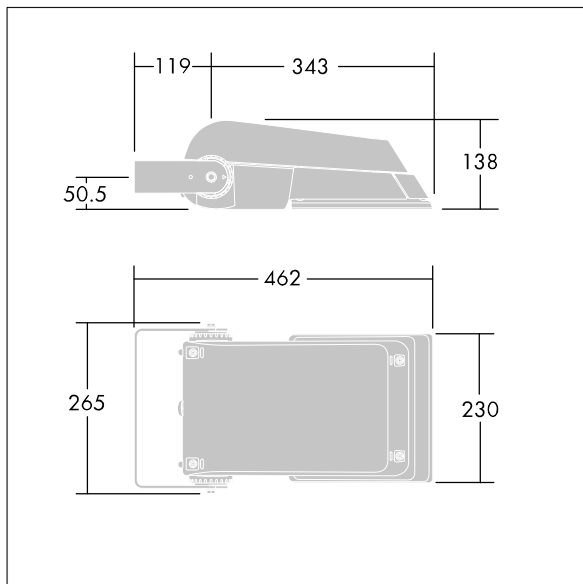

### Areaflood Pro

A compact, lightweight, general purpose LED area floodlight. With small body. LED converter configured for power reduction, controlled by an additional switched phase cable. ON = 100%, OFF = 50%, driving 36 LEDs at 700mA with asymmetrical 60° light distribution. IP66, IK08, Class II electrical. Body: die-cast aluminium (EN AC-44300), Light grey 150 sanded textured (close to RAL9006).. Enclosure: 4mm thick toughened glass. Reversible mounting stirrup supplied, Complete with 4000K LED.

Dimensions: 462 x 265 x 139 mm  
 Luminaire input power: 77 W  
 Luminaire luminous flux: 11426 lm  
 Luminaire efficacy: 148 lm/W  
 weight: 6.29 kg  
 Scx: 0.05 m<sup>2</sup>

TLG\_AFLP\_F\_SMALLPDB.jpg