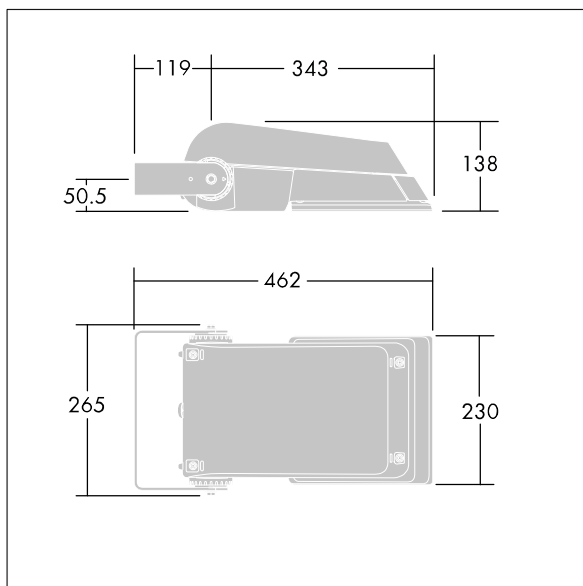

Areaflood Pro

96644868 AFP S 36L70-740 A6 LRT CL2 GY

Areaflood Pro

A compact, lightweight, general purpose LED area floodlight. With small body. LED converter configured for power reduction, controlled by an additional switched phase cable. ON = 100%, OFF = 50%, driving 36 LEDs at 700mA with asymmetrical 60° light distribution. IP66, IK08, Class II electrical. Body: die-cast aluminium (EN AC-44300), Light grey 150 sanded textured (close to RAL9006).. Enclosure: 4mm thick toughened glass. Reversible mounting stirrup supplied, Complete with 4000K LED.

Dimensions: 462 x 265 x 139 mm
 Luminaire input power: 77 W
 Luminaire luminous flux: 11426 lm
 Luminaire efficacy: 148 lm/W
 weight: 6.29 kg
 Scx: 0.05 m²

TLG_AFLP_F_SMALLPDB.jpg

TLG_AFLP_M_SML.wmf

This product contains light sources of energy efficiency class E.