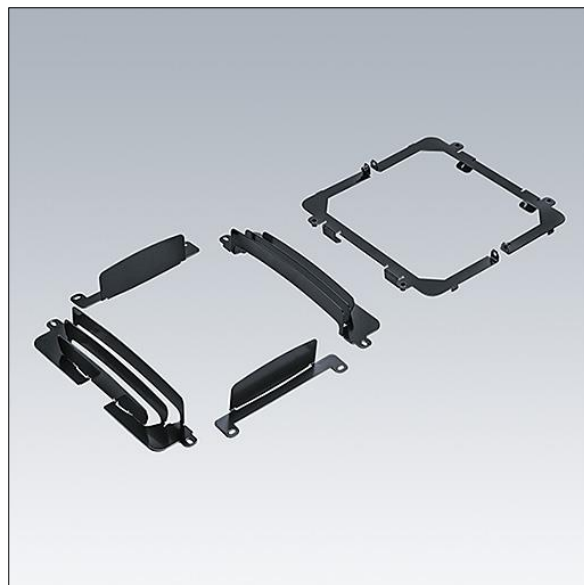

Areaflood Pro

96645108 AFP S LOUVRES F+B

THORN

Areaflood Pro

Louvre kit for Areaflood Pro small, with more than 15 configurations. The light can be cut-off from the front, back, left or right but there is also the possibility to do all at the same time thanks to a smart design. Can be installed before or after installation on site. Finished black (close to RAL9005).