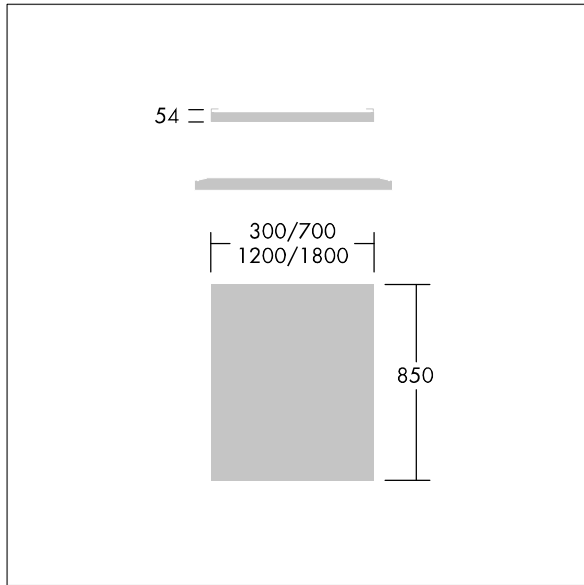

Arena Symphony

96628181 ARENA LED INFILL 700MM

THORN

Arena Symphony

Infill panel for Arena Symphony LED system.

Dimensions: 700 x 850 x 50 mm

Weight: 6 kg

TLG_ARNS_M_RAFT.wmf