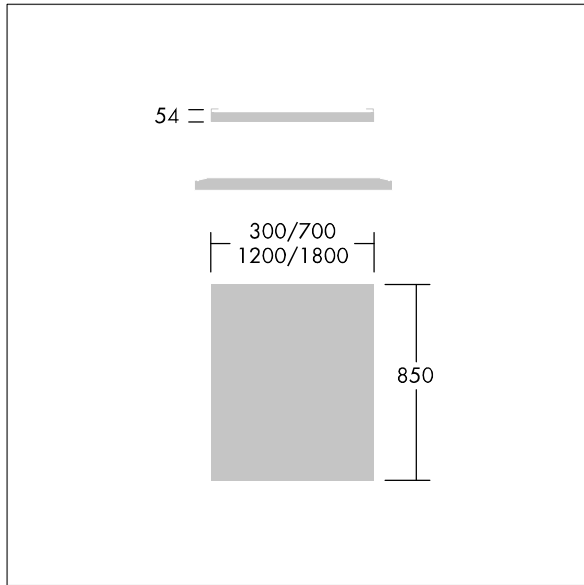

Arena Symphony

96628183 ARENA LED INFILL 1800MM

THORN

Arena Symphony

Infill panel for Arena Symphony LED system.

Dimensions: 1800 x 850 x 50 mm

Weight: 15.5 kg

TLG_ARNS_M_RAFT.wmf