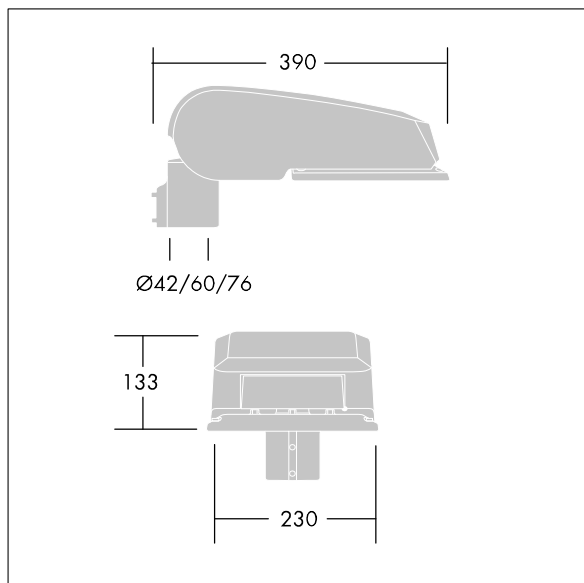

### CiviTEQ

A small size LED road lighting lantern with 12 LEDs driven at 700mA with Wide Street optic. Electronic, fixed output control gear. Class I electrical, IP66, IK08. Housing: die-cast aluminium (EN AC-44300), Light grey 150 sanded textured (close to RAL9006). Enclosure: toughened flat glass. Screws: stainless steel, Ecolubric® treated. Supplied with Ø42mm spigot adaptor which can be fitted for post-top (0°/5°/10° tilt) or side-entry (-20°/-15°/-10°/-5°/0° tilt). Equipped with 50% power reduction circuit, effective 3 hours before and 5 hours after a calculated midnight. It can be deactivated at installation with an easily accessible internal switch. Complete with 4000K LED. Surge protection: 10kV single pulse common mode and 8kV multipulse common mode and 6kV multipulse differential mode. If permanent DALI system is connected, 6kV multipulse common and differential mode.

Dimensions: 390 x 230 x 133 mm  
 Luminaire input power: 28 W  
 Luminaire luminous flux: 3889 lm  
 Luminaire efficacy: 139 lm/W  
 Weight: 5.4 kg  
 Scx: 0.077 m<sup>2</sup>

TLG\_CTEQ\_F\_SMTP36LEDPDB.jpg