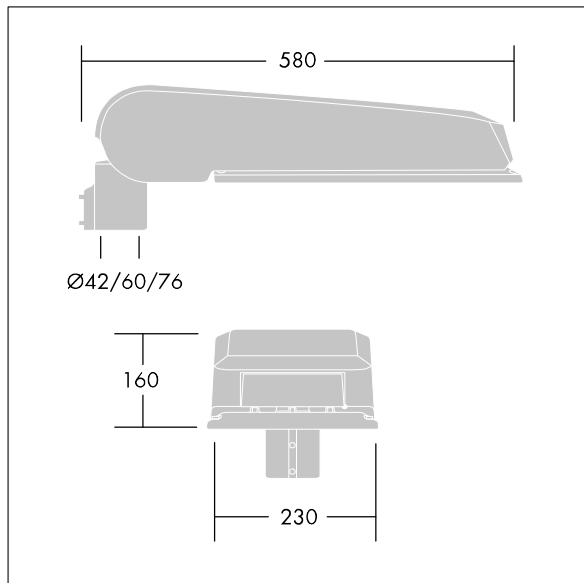

96665562 CQ 72L50 740 EWC BS 3550 CL1 M42 GY-S

CiviTEQ

A large size LED road lighting lantern with 72 LEDs driven at 500mA with Extra Wide Street & Comfort optic. Electronic, fixed output control gear. Class I electrical, IP66, IK08. Housing: die-cast aluminium (EN AC-44300), Light grey 150 sanded textured (close to RAL9006). Enclosure: toughened flat glass. Screws: stainless steel, Ecolubric® treated. Supplied with Ø42mm spigot adaptor which can be fitted for post-top (0°/5°/10° tilt) or side-entry (-20°/-15°/-10°/-5°/0° tilt). Equipped with 50% power reduction circuit, effective 3 hours before and 5 hours after a calculated midnight. It can be deactivated at installation with an easily accessible internal switch. Complete with 4000K LED. Surge protection: 10kV single pulse common mode and 8kV multipulse common mode and 6kV multipulse differential mode. If permanent DALI system is connected, 6kV multipulse common and differential mode.

Dimensions: 580 x 230 x 160 mm
 Luminaire input power: 106 W
 Luminaire luminous flux: 16664 lm
 Luminaire efficacy: 157 lm/W
 Weight: 9.2 kg
 Scx: 0.115 m²

TLG_CTEQ_F_LMTP72LEDPDB.jpg

TLG_CETQ_M_L.wmf

This product contains light sources of energy efficiency class E.