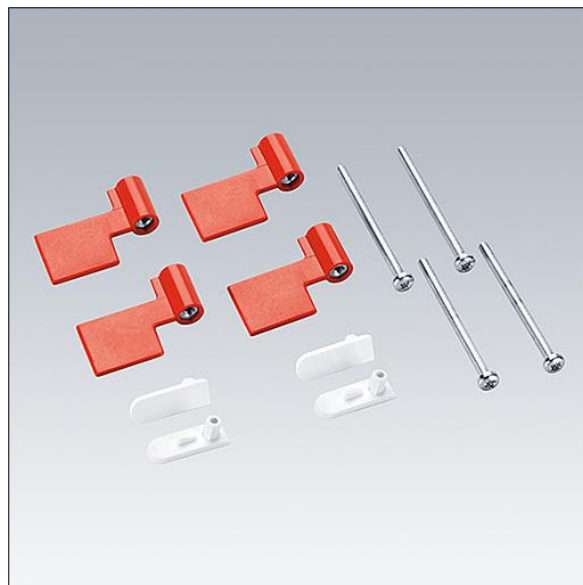

### 96628312 IQ WAVE RED FLAG PULL UP KIT 625

THORN

## IQ Wave

Accessory kit for pull up installation of 625x625mm IQ Wave recessed luminaires.

TLG\_IQWV\_F\_INST1A.jpg