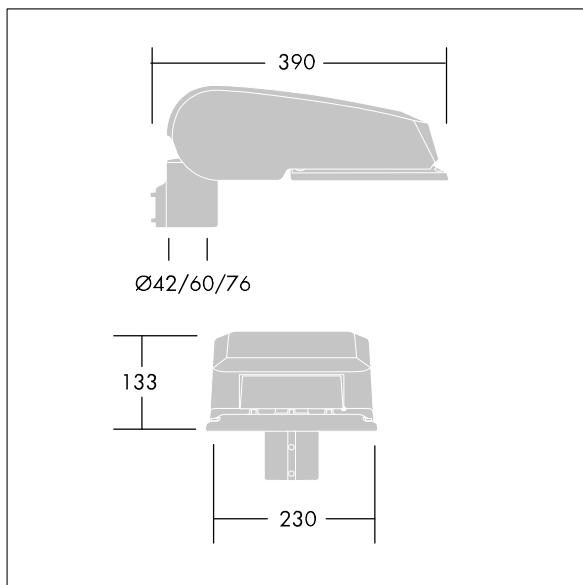

96628324 CQ 24L70 740 EWS BS 3550 CL1 M76 GY-S

CiviTEQ

A small size LED road lighting lantern with 24 LEDs driven at 700mA with Extra Wide Street optic. Electronic, fixed output control gear. Class I electrical, IP66, IK08. Housing: die-cast aluminium (EN AC-44300), Light grey 150 sanded textured (close to RAL9006). Enclosure: toughened flat glass. Screws: stainless steel, Ecolubric® treated. Supplied with Ø76mm spigot adaptor which can be fitted for post-top (0°/5°/10° tilt) or side-entry (-20°/-15°/-10°/-5°/0° tilt). Equipped with 50% power reduction circuit, effective 3 hours before and 5 hours after a calculated midnight. It can be deactivated at installation with an easily accessible internal switch. Complete with 4000K LED. Surge protection: 10kV single pulse common mode and 8kV multipulse common mode and 6kV multipulse differential mode. If permanent DALI system is connected, 6kV multipulse common and differential mode.

Dimensions: 390 x 230 x 133 mm
 Luminaire input power: 52 W
 Luminaire luminous flux: 7494 lm
 Luminaire efficacy: 144 lm/W
 Weight: 5.4 kg
 Scx: 0.077 m²

TLG_CTEQ_F_SMTP36LEDPDB.jpg

TLG_CETQ_M_S.wmf

This product contains light sources of energy efficiency class D.