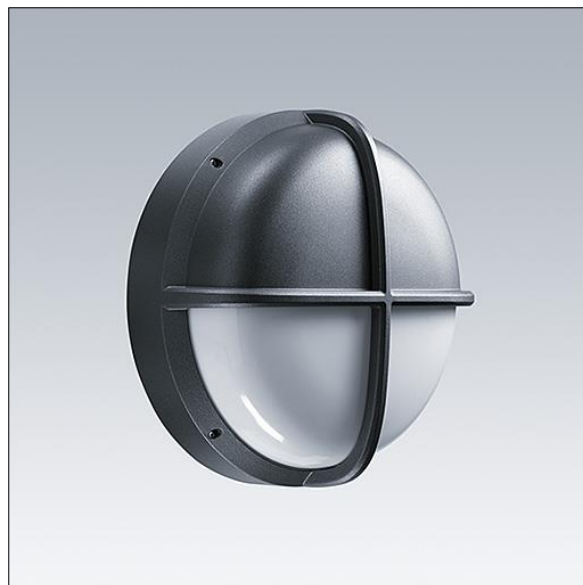

# EyeKon LED

96665871 EYE VS LED700-840 MWS S ANT

THORN

## EyeKon LED

Round, impact resistant LED bulkhead luminaire.  
Electronic, fixed output control gear. Class I electrical, IP65, IK10. Body: small size, die-cast aluminium (LM6), powder coated anthracite. Diffuser: opal polycarbonate with die-cast aluminium visor feature. Electrical connection via 3 x 2 x 2.5mm<sup>2</sup> terminal block. With integral motion sensor for on/off control. Complete with 4000K LED

Dimensions: Ø285 x 150 mm

Luminaire input power: 11 W

Weight: 2.6 kg

TLG\_EYKN\_F\_SMVSANTHOP.jpg

TLG\_EYKN\_M\_SML.wmf

This product contains a light source of energy efficiency class C.

All values marked with an \* are rated values. Thorn uses tried and tested components from leading suppliers, however there may be isolated instances of technology-related failures of individual LEDs during the rated product lifetime. International standards set the tolerance in initial flux and connected load at  $\pm 10\%$ . Unless stated otherwise, the values apply to an ambient temperature of 25°C.