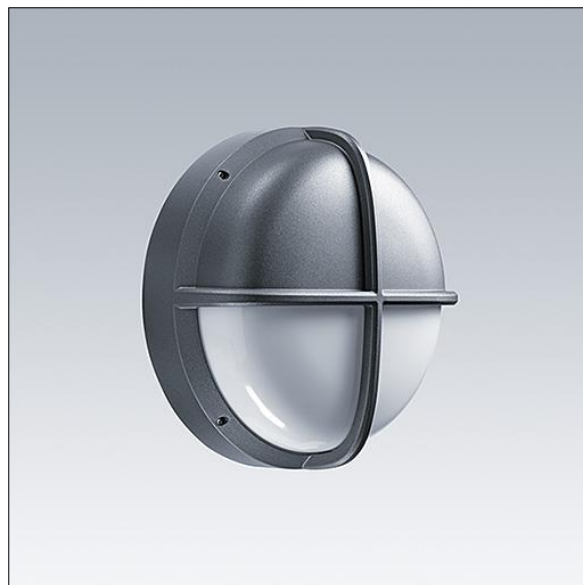

# EyeKon LED

96665887 EYE VS LED750-840 MWS L ANT

THORN

## EyeKon LED

Round, impact resistant LED bulkhead luminaire.  
Electronic, fixed output control gear. Class I electrical, IP65, IK10. Body: large size, die-cast aluminium (LM6), powder coated anthracite. Diffuser: opal polycarbonate with die-cast aluminium visor feature. Electrical connection via 3 x 2 x 2.5mm<sup>2</sup> terminal block. With integral motion sensor for on/off control. Complete with 4000K LED

Dimensions: Ø340 x 155 mm

Luminaire input power: 11 W

Weight: 3.6 kg

TLG\_EYKN\_F\_LGVSANTHOP.jpg

TLG\_EYKN\_M\_LGE.wmf

This product contains a light source of energy efficiency class C.

All values marked with an \* are rated values. Thorn uses tried and tested components from leading suppliers, however there may be isolated instances of technology-related failures of individual LEDs during the rated product lifetime. International standards set the tolerance in initial flux and connected load at  $\pm 10\%$ . Unless stated otherwise, the values apply to an ambient temperature of 25°C.