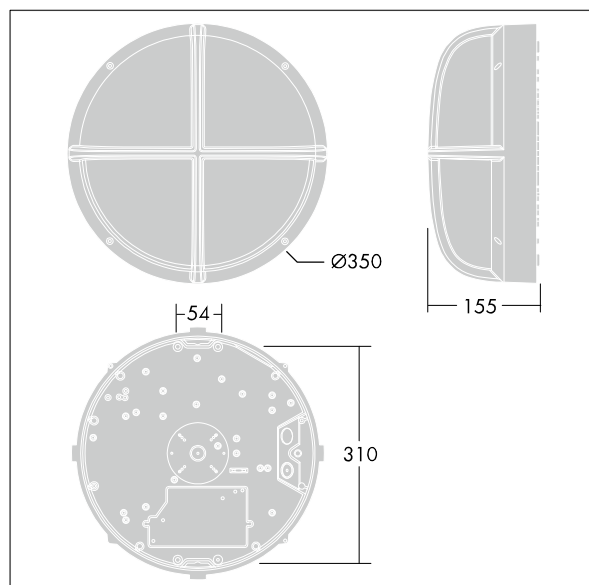

## EyeKon LED

Round, impact resistant LED bulkhead luminaire.  
Electronic, fixed output control gear. Class I electrical, IP65, IK10. Body: large size, die-cast aluminium (LM6), powder coated anthracite. Diffuser: opal polycarbonate with die-cast aluminium halo-visor feature. Electrical connection via 3 x 2 x 2.5mm<sup>2</sup> terminal block. Complete with 3000K LED

Dimensions: Ø340 x 155 mm

Luminaire input power: 11 W

Weight: 3.5 kg

TLG\_EYKN\_F\_LGHLOVSANTHOP.jpg

TLG\_EYKN\_M\_LGE.wmf

This product contains a light source of energy efficiency class C.

All values marked with an \* are rated values. Thorn uses tried and tested components from leading suppliers, however there may be isolated instances of technology-related failures of individual LEDs during the rated product lifetime. International standards set the tolerance in initial flux and connected load at  $\pm 10\%$ . Unless stated otherwise, the values apply to an ambient temperature of 25°C.