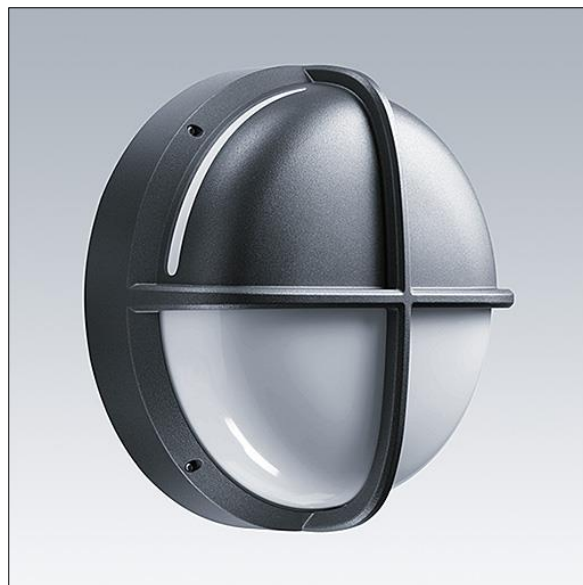

# EyeKon LED

96665957 EYE HA LED750-830 HF L ANT

THORN

## EyeKon LED

Round, impact resistant LED bulkhead luminaire.  
Electronic, fixed output control gear. Class I electrical, IP65, IK10. Body: large size, die-cast aluminium (LM6), powder coated anthracite. Diffuser: opal polycarbonate with die-cast aluminium halo-visor feature. Electrical connection via 3 x 2 x 2.5mm<sup>2</sup> terminal block. Complete with 3000K LED

Dimensions: Ø340 x 155 mm

Luminaire input power: 11 W

Weight: 3.5 kg

TLG\_EYKN\_F\_LGHLOVSANTHOP.jpg

TLG\_EYKN\_M\_LGE.wmf

This product contains a light source of energy efficiency class C.

All values marked with an \* are rated values. Thorn uses tried and tested components from leading suppliers, however there may be isolated instances of technology-related failures of individual LEDs during the rated product lifetime. International standards set the tolerance in initial flux and connected load at  $\pm 10\%$ . Unless stated otherwise, the values apply to an ambient temperature of 25°C.