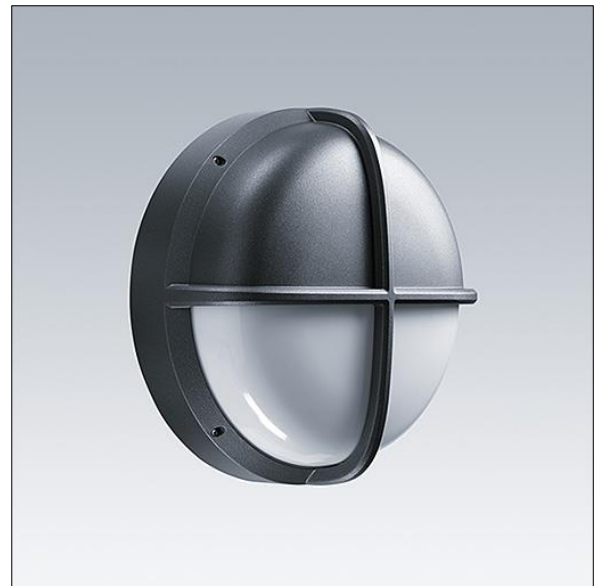

EyeKon LED

96628455 EYE VS LED400-830 HF S ANT

EyeKon LED

Round, impact resistant LED bulkhead luminaire.
Electronic, fixed output control gear. Class I electrical, IP65, IK10. Body: small size, die-cast aluminium (LM6), powder coated anthracite. Diffuser: opal polycarbonate with die-cast aluminium visor feature. Electrical connection via 3 x 2 x 2.5mm² terminal block. Complete with 3000K LED

Dimensions: Ø285 x 150 mm
Luminaire input power: 7 W
Weight: 2.5 kg

TLG_EYKN_F_SMVSANTHOP.jpg

TLG_EYKN_M_SML.wmf

This product contains a light source of energy efficiency class C.