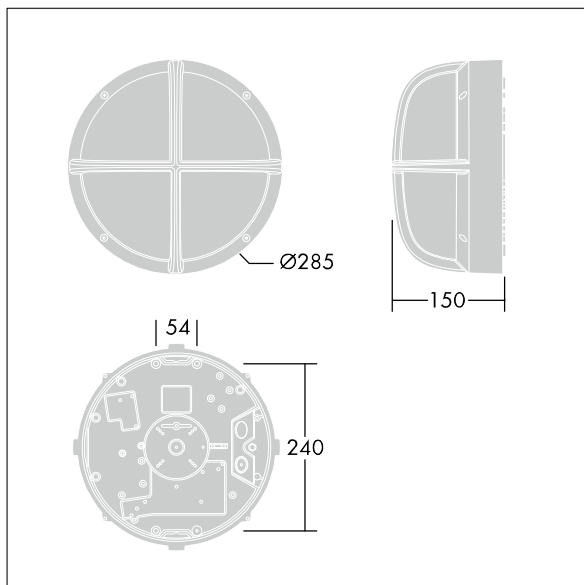

EyeKon LED

96628455 EYE VS LED400-830 HF S ANT

EyeKon LED

Round, impact resistant LED bulkhead luminaire.
Electronic, fixed output control gear. Class I electrical, IP65, IK10. Body: small size, die-cast aluminium (LM6), powder coated anthracite. Diffuser: opal polycarbonate with die-cast aluminium visor feature. Electrical connection via 3 x 2 x 2.5mm² terminal block. Complete with 3000K LED

Dimensions: Ø285 x 150 mm
Luminaire input power: 7 W
Weight: 2.5 kg

TLG_EYKN_F_SMVSANTHOP.jpg

TLG_EYKN_M_SML.wmf

This product contains a light source of energy efficiency class C.