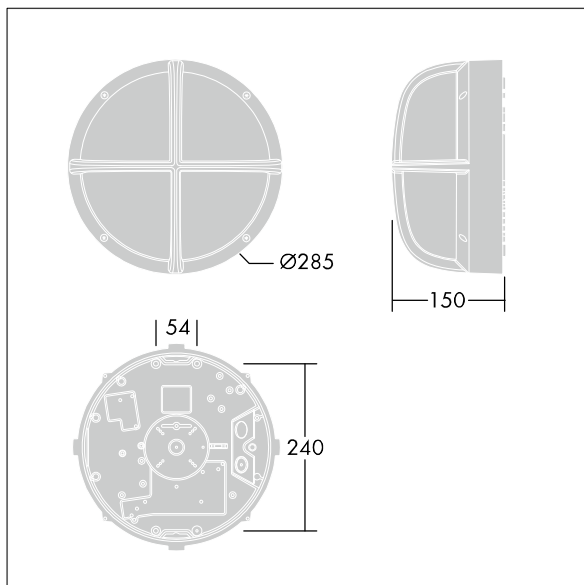

EyeKon LED

96628455 EYE VS LED400-830 HF S ANT

EyeKon LED

Round, impact resistant LED bulkhead luminaire.
Electronic, fixed output control gear. Class I electrical, IP65, IK10. Body: small size, die-cast aluminium (LM6), powder coated anthracite. Diffuser: opal polycarbonate with die-cast aluminium visor feature. Electrical connection via 3 x 2 x 2.5mm² terminal block. Complete with 3000K LED

Dimensions: Ø285 x 150 mm
Luminaire input power: 7 W
Weight: 2.5 kg

TLG_EYKN_F_SMVSANTHOP.jpg

TLG_EYKN_M_SML.wmf

This product contains a light source of energy efficiency class C.

EyeKon LED

96628455 EYE VS LED400-830 HF S ANT