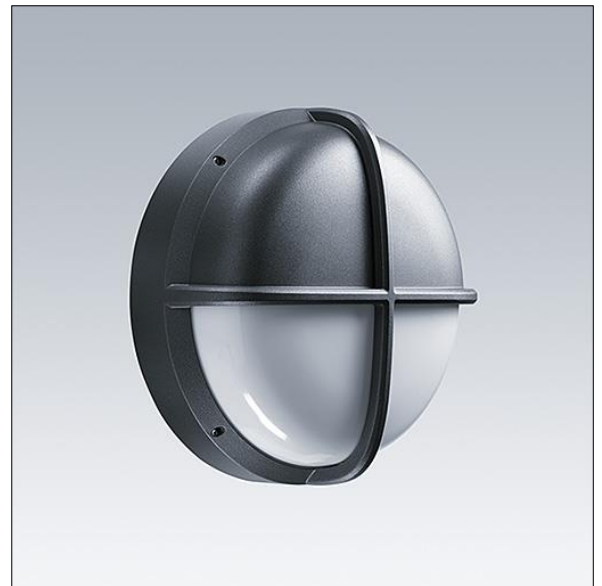

EyeKon LED

96628455 EYE VS LED400-830 HF S ANT

EyeKon LED

Round, impact resistant LED bulkhead luminaire.
Electronic, fixed output control gear. Class I electrical, IP65, IK10. Body: small size, die-cast aluminium (LM6), powder coated anthracite. Diffuser: opal polycarbonate with die-cast aluminium visor feature. Electrical connection via 3 x 2 x 2.5mm² terminal block. Complete with 3000K LED

Dimensions: Ø285 x 150 mm
Luminaire input power: 7 W
Weight: 2.5 kg

TLG_EYKN_F_SMVSANTHOP.jpg

TLG_EYKN_M_SML.wmf

This product contains a light source of energy efficiency class C.

EyeKon LED

96628455 EYE VS LED400-830 HF S ANT